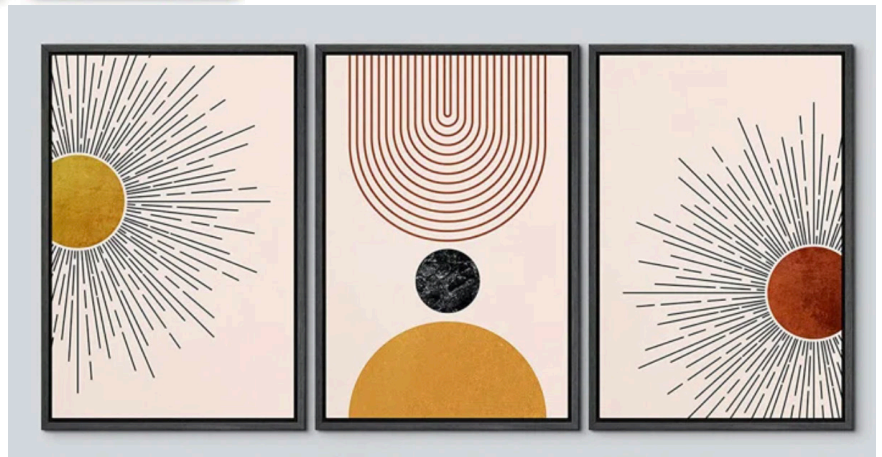

# Art Show Poster Process Book

Emily Hayes

VIS COM  
STUDENT ART  
SHOW

Inspiration:  
Bohoman themes, organic  
geometric shapes, earthier tones

Palette: slightly bolder earth  
tone, monochromatic

Color blocks and geomtric shapes; organic plant-  
like shapes, “imperfect” line work; text with  
sketchy texture